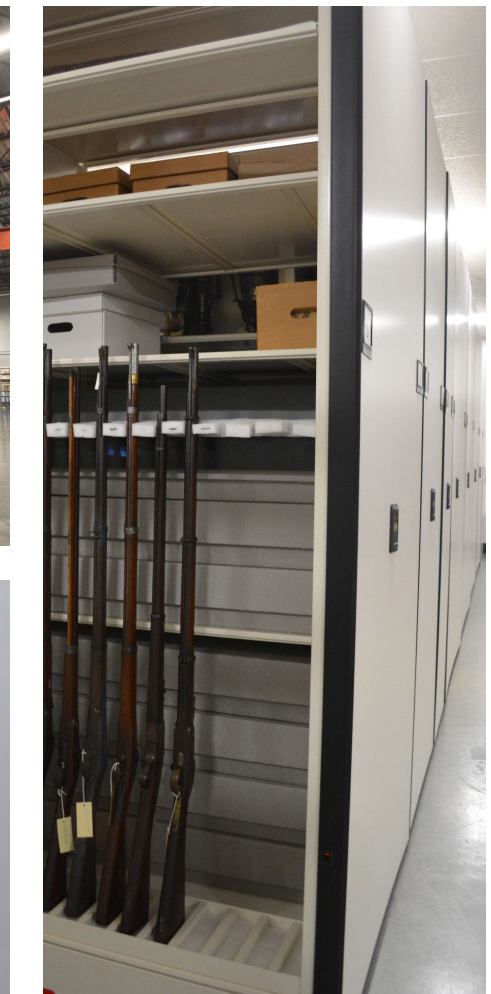

MECHANICAL-ASSIST STORAGE SYSTEMS

- Move thousands of pounds with minimal effort
- Prevent unexpected system movement with manual safety locks

POWERED SYSTEMS

- Protect objects from abrupt movement with soft stop, soft start function
- Keep users safe with patented safety systems
- Restrict access to culturally sensitive or particularly valuable objects with optional PIN feature
- Space aisles evenly for better ventilation or keep most frequently accessed aisle in open position
- Operate system remotely and help reduce high-touch surfaces with mobile app