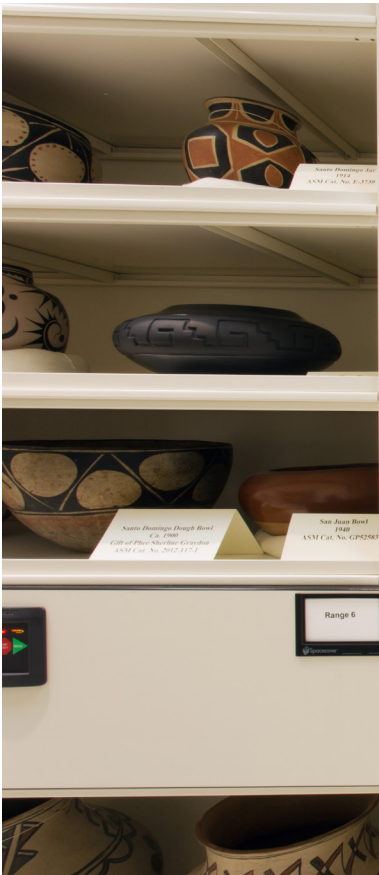

MECHANICAL-ASSIST STORAGE SYSTEMS

- Move thousands of pounds with minimal effort
- Prevent unexpected system movement with manual safety locks

POWERED SYSTEMS

- Protect objects from abrupt movement with soft stop, soft start function
- Keep users safe with patented safety systems
- Restrict access to culturally sensitive or particularly valuable objects with optional PIN feature
- Space aisles evenly for better ventilation or keep most frequently accessed aisle in open position
- Operate system remotely and help reduce high-touch surfaces with mobile app