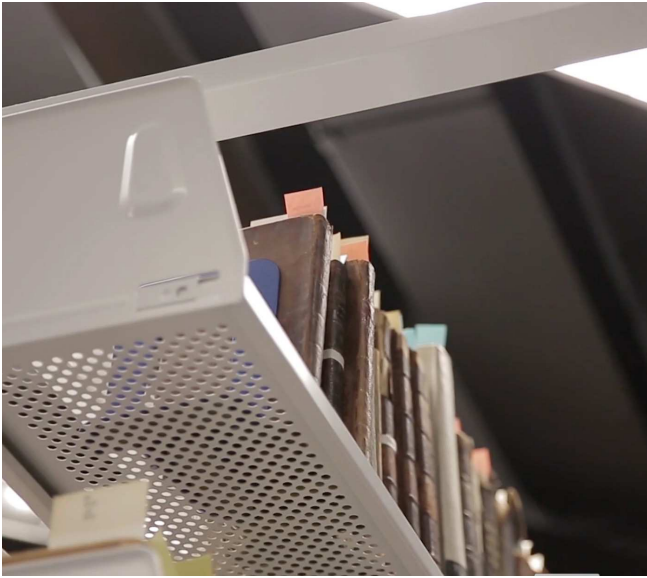

BOTANY CABINETS

ENTOMOLOGY CABINETS

FLAT FILES

TRAYS AND DRAWERS

OVERSIZED TRAYS AND DRAWERS

MUSEUM SHELVING

THE PERFECT PLATFORM

SHELVING

- Choose from standard or custom sizes and styles
- Add optional lockable doors, drawers and trays, and pull-out reference shelves
- Reconfigure without special tools to optimize space as collections change