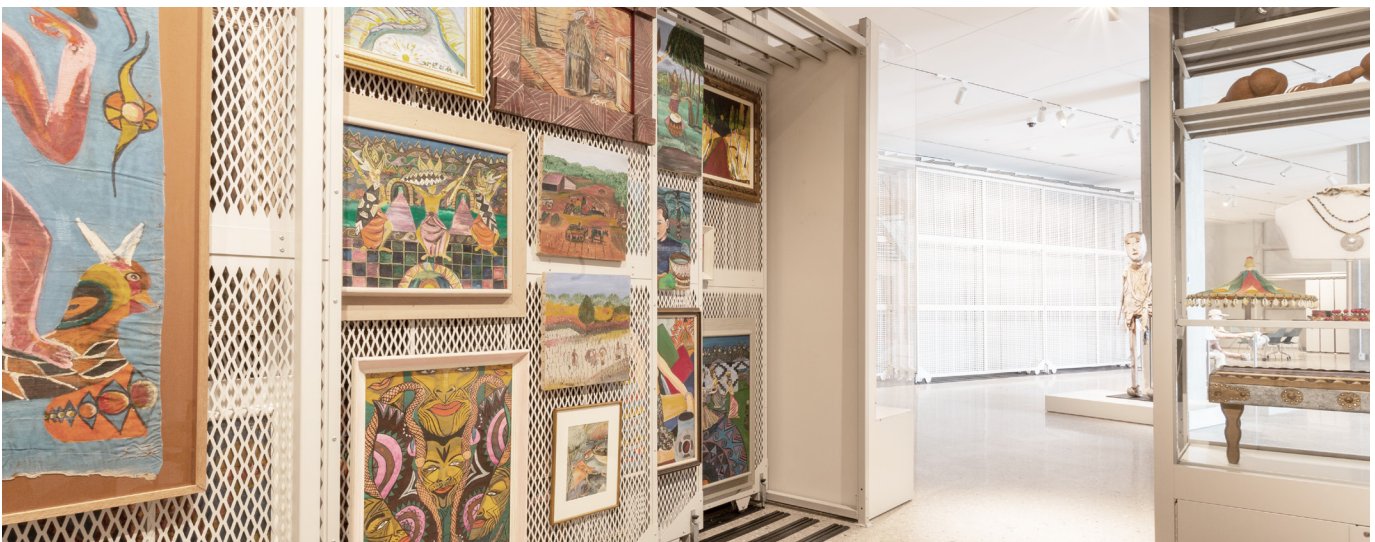

NANTUCKET DRAWERS AND TRAYS ON 4-POST SHELVING

- Value-engineered alternative to museum cabinets for collections that don't need a sealed interior environment
- Optimize vertical space
- Endless sizes offer limitless configurations and design possibilities.
- Museum-quality drawers and trays integrate with other 4-Post shelving accessories
- Trays are fully removable by disengaging safety stop
- Reconfigure and add accessories as your needs change
- Add optional locking doors for security

EXTRA-WIDE TRAYS ON RAPTORRACT™ WIDESPAN SHELVING

ART ON HIGH-BAY SHELVING

COMPLETE SOLUTIONS

PROVIDER

ART RACKS

- Compactly store framed art and other hanging objects.

TEXTILE RACKS

- Prevent damage from creases and folds
- Reconfigure racks without special tools
- Mount on stationary bases, casters, or high-density mobile systems