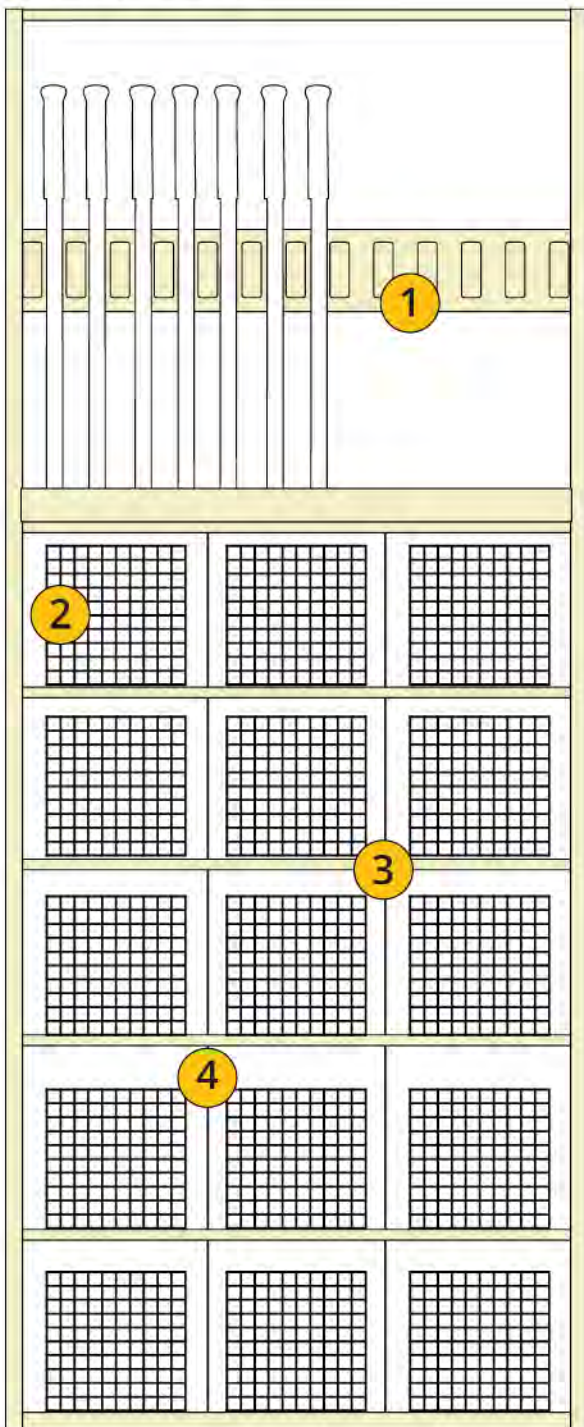

TENNIS EQUIPMENT STORAGE

SHELVING COMPONENTS

1) Custom Tennis Racket Divider
2) Wire Baskets
3) 4-Post Shelving
4) Bin Divider
5) WRX Wheels Mobile Cart
6) Pegs on EZ Rail
7) Bins on EZ Rail