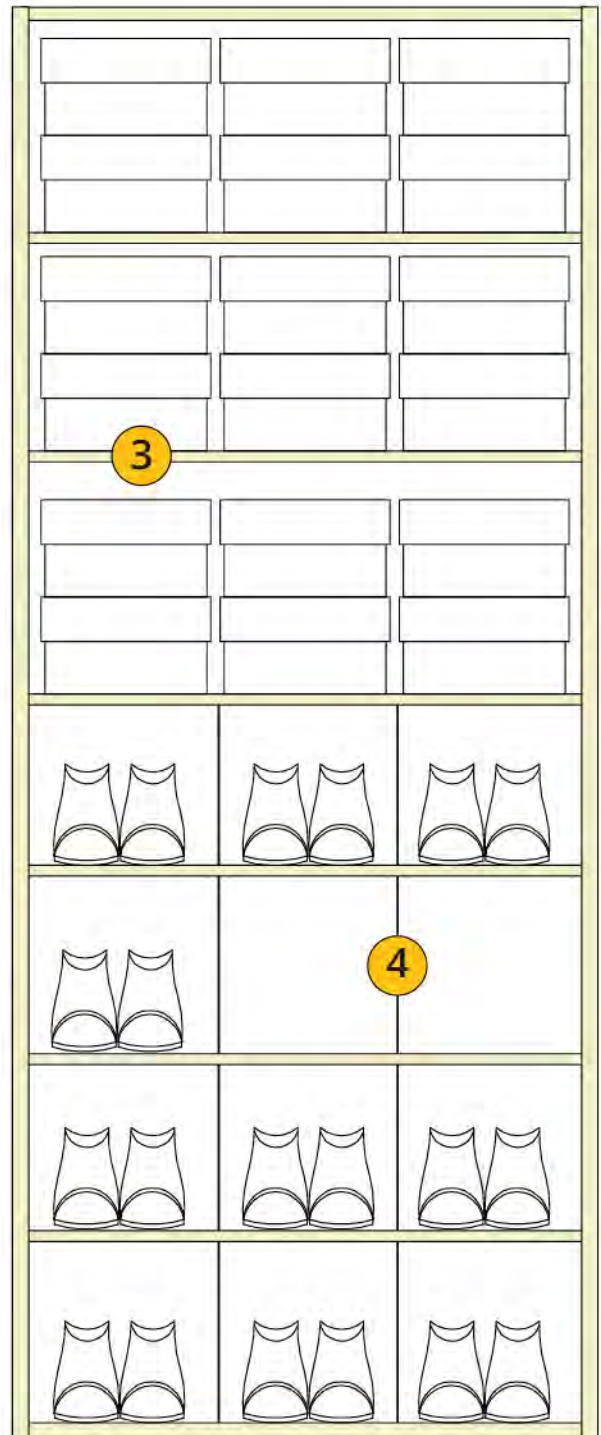

SHELVING COMPONENTS

- 1) Custom Bat Rack
- 2) Wire Mesh Wall Rack

BASKETBALL EQUIPMENT STORAGE

SHELVING COMPONENTS

- 1) Shelf support
- 2) Plexi Glass front with Bungee Access
- 3) Wide Span Shelving
- 4) Bin Dividers