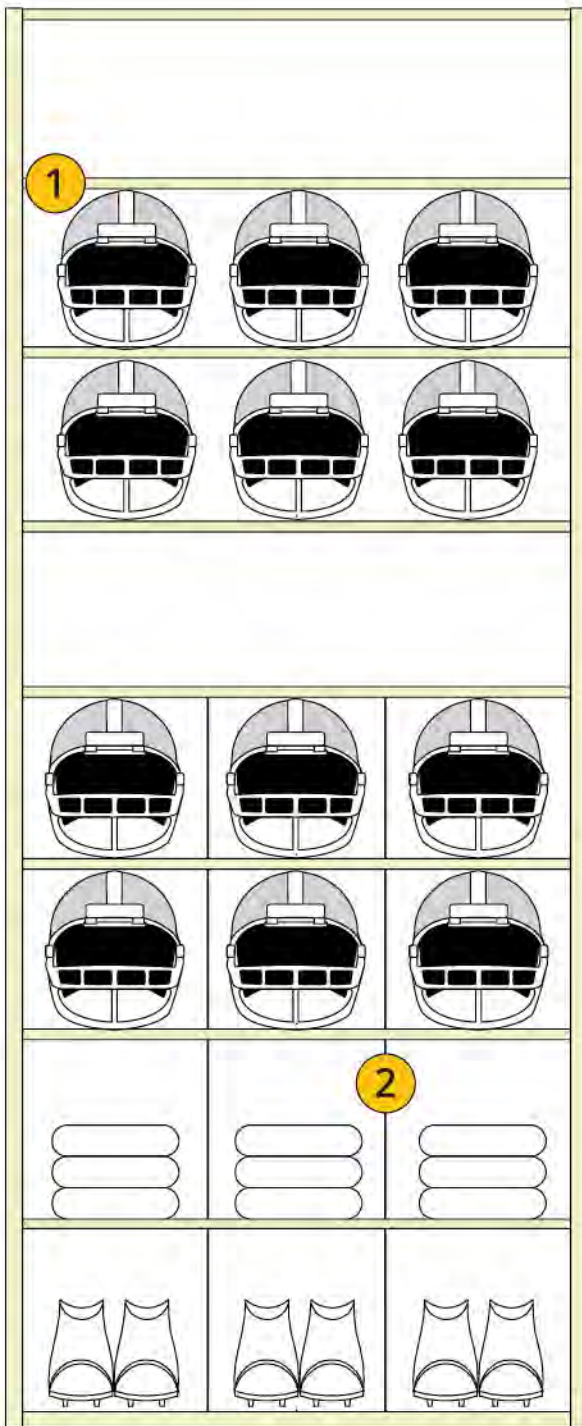

GENERAL STORAGE

STORAGE IN WIRE BASKETS ON 4-POST SHELVING

TOTES ON SHELVES

GENERAL STORAGE

IN CUBBIES ON SHELVING
BIN DIVIDERS

TOTES/TUBS ON SHELVES
PEGS ON EZ RAIL
PULL-OUT REFERENCE SHELF

GENERAL STORAGE

DRAWERS AND ON SHELVING
PULL-OUT REFERENCE SHELF

LOCKING DOORS ON SHELVING
HANGING RODS

BALL STORAGE

SHELF SUPPORTS HOLDING BALLS
ON TOP
PLEXI GLASS FRONT WITH
BUNGEE ACCESS

MOBILE CART STORAGE

MOBILE CART WITH SHELVING

MOBILE CART WITH STORAGE BINS

MOBILE CART WITH STORAGE BINS

CONFIGURATION BY SPORT

FOOTBALL EQUIPMENT STORAGE

SHELVING COMPONENTS

- 1) Wide Span Shelving
- 2) Bin Dividers
- 3) Boxes & Totes on Shelving
- 4) Hanging Rods
- 5) Locking drawers

SHOULDER PAD STORAGE

SHOULDER PADS
STACKED INVERTED
ON SHELVING

SHOULDER PADS
STACKED UP-RIGHT
ON SHELVING

SHOULDER PADS ONE
SET PER SHELF WITHOUT
OVERHANG

SHOULDER PADS ONE SET PER
SHELF WITH OVERHANG

SHOULDER PADS
PLACED ON STACK
TREE PLACED ON STACK
TREE