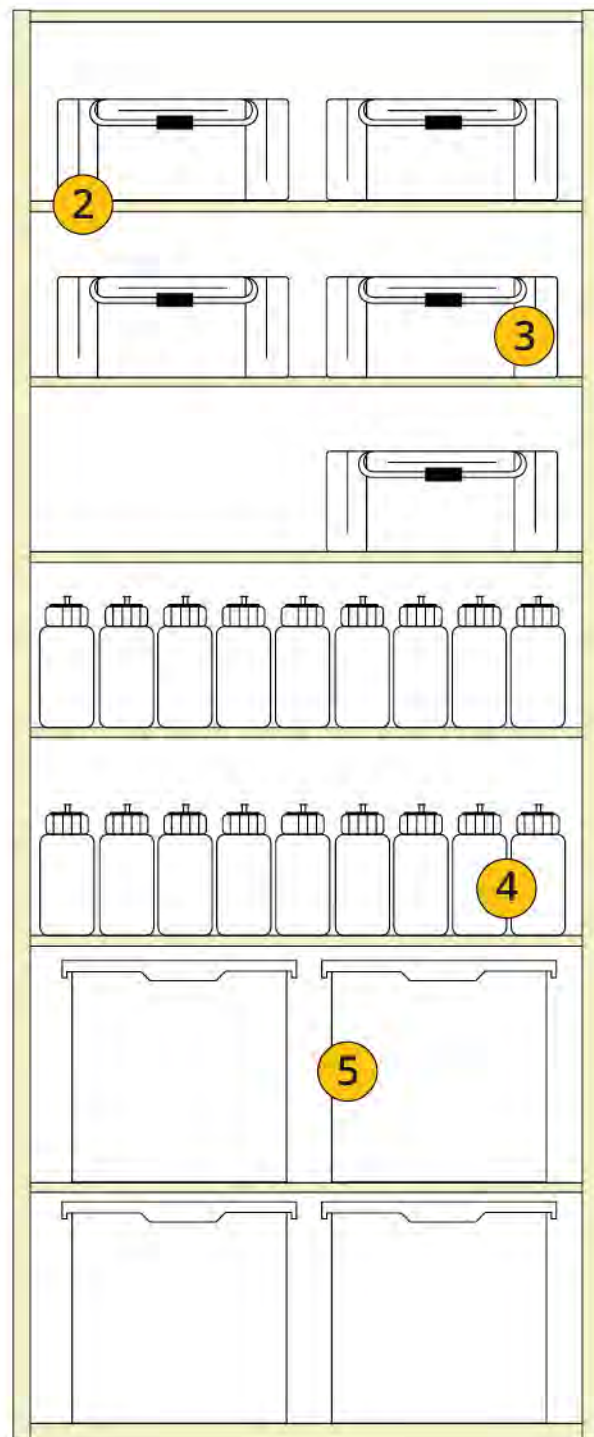

SHOULDER PADS
PLACED ON STACK
TREE ON RETRACTABLE
SHELF

HOCKEY EQUIPMENT STORAGE

SHELVING COMPONENTS

- 1) Wide Span Shelving
- 2) Bin Dividers
- 3) EZ Rail for 4-Post
- 4) L bracket divider

BASEBALL EQUIPMENT STORAGE

SHELVING COMPONENTS

- 1) Custom Bat Rack
- 2) Wire Mesh Wall Rack

BASKETBALL EQUIPMENT STORAGE

SHELVING COMPONENTS

- 1) Shelf support
- 2) Plexi Glass front with Bungee Access
- 3) Wide Span Shelving
- 4) Bin Dividers

GOLF EQUIPMENT STORAGE

SHELVING COMPONENTS

- 1) EZ Rail for 4-Post
- 2) L Divider
- 3) Equipment Bags on Shelving
- 4) Water Bottle Storage on Shelving
- 5) Tote and Bin Storage on Shelving

TENNIS EQUIPMENT STORAGE