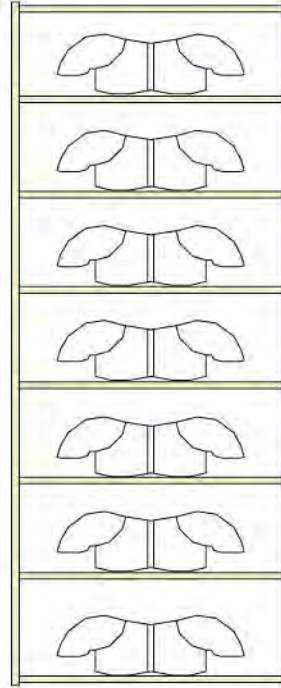

MOBILE CART WITH STORAGE BINS

MOBILE CART WITH STORAGE BINS

CONFIGURATION BY SPORT

FOOTBALL EQUIPMENT STORAGE

SHELVING COMPONENTS

- 1) Wide Span Shelving
- 2) Bin Dividers
- 3) Boxes & Totes on Shelving
- 4) Hanging Rods
- 5) Locking drawers

SHOULDER PAD STORAGE

SHOULDER PADS
STACKED INVERTED
ON SHELVING

SHOULDER PADS
STACKED UP-RIGHT
ON SHELVING

SHOULDER PADS ONE
SET PER SHELF WITHOUT
OVERHANG

SHOULDER PADS ONE SET PER
SHELF WITH OVERHANG

SHOULDER PADS
PLACED ON STACK
TREE PLACED ON STACK
TREE

SHOULDER PADS
PLACED ON STACK
TREE ON RETRACTABLE
SHELF

HOCKEY EQUIPMENT STORAGE

SHELVING COMPONENTS

- 1) Wide Span Shelving
- 2) Bin Dividers
- 3) EZ Rail for 4-Post
- 4) L bracket divider

BASEBALL EQUIPMENT STORAGE

SHELVING COMPONENTS

- 1) Custom Bat Rack
- 2) Wire Mesh Wall Rack

BASKETBALL EQUIPMENT STORAGE

SHELVING COMPONENTS

- 1) Shelf support
- 2) Plexi Glass front with Bungee Access
- 3) Wide Span Shelving
- 4) Bin Dividers