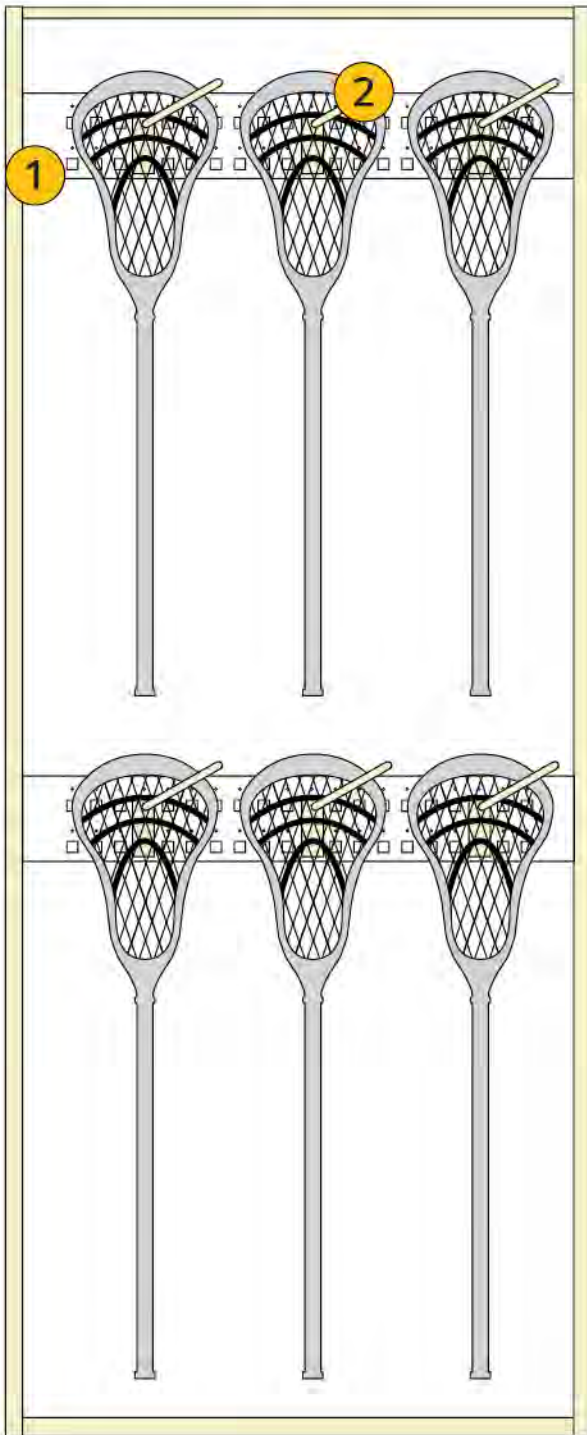

GOLF EQUIPMENT STORAGE

SHELVING COMPONENTS

- 1) EZ Rail for 4-Post
- 2) L Divider
- 3) Equipment Bags on Shelving
- 4) Water Bottle Storage on Shelving
- 5) Tote and Bin Storage on Shelving

TENNIS EQUIPMENT STORAGE

SHELVING COMPONENTS

- 1) Custom Tennis Racket Divider
- 2) Wire Baskets
- 3) 4-Post Shelving
- 4) Bin Divider
- 5) WRX Wheels Mobile Cart
- 6) Pegs on EZ Rail
- 7) Bins on EZ Rail

SOCCER EQUIPMENT STORAGE

SHELVING COMPONENTS

- 1) Shelf Supports
- 2) Plexi Glass Front with Bungee Access
- 3) Doors on 4-Post Shelving with Lock
- 4) Totes and Bins on Shelves
- 5) Hanging Rods

LACROSSE EQUIPMENT STORAGE

SHELVING COMPONENTS

- 1) EZ Rail for 4-Post
- 2) Hook
- 3) 4-Post Shelving
- 4) Pegs on EZ Rail
- 5) Pull-Out Reference Shelf
- 6) Locking Drawers

Serving Oregon and SW Washington

Your Athletic Storage Specialists
503-612-2600 - sales@storageplanning.com