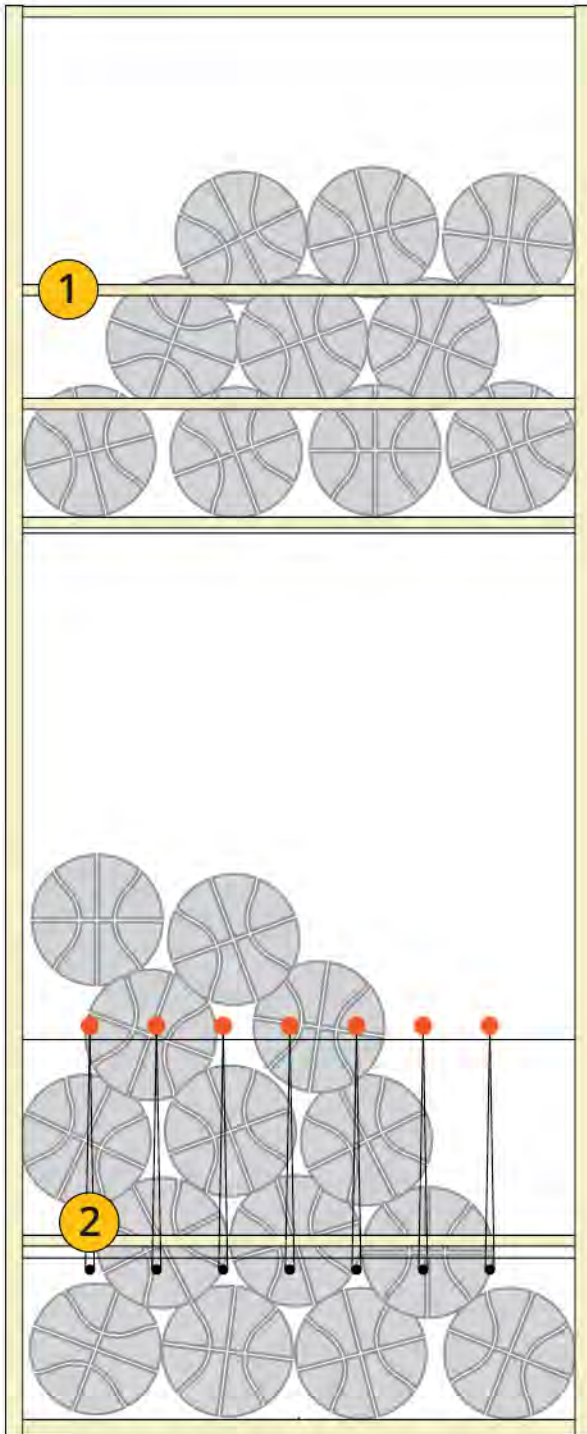

SHELVING COMPONENTS

- 1) Custom Bat Rack
- 2) Wire Mesh Wall Rack

BASKETBALL EQUIPMENT STORAGE

SHELVING COMPONENTS

- 1) Shelf support
- 2) Plexi Glass front with Bungee Access
- 3) Wide Span Shelving
- 4) Bin Dividers