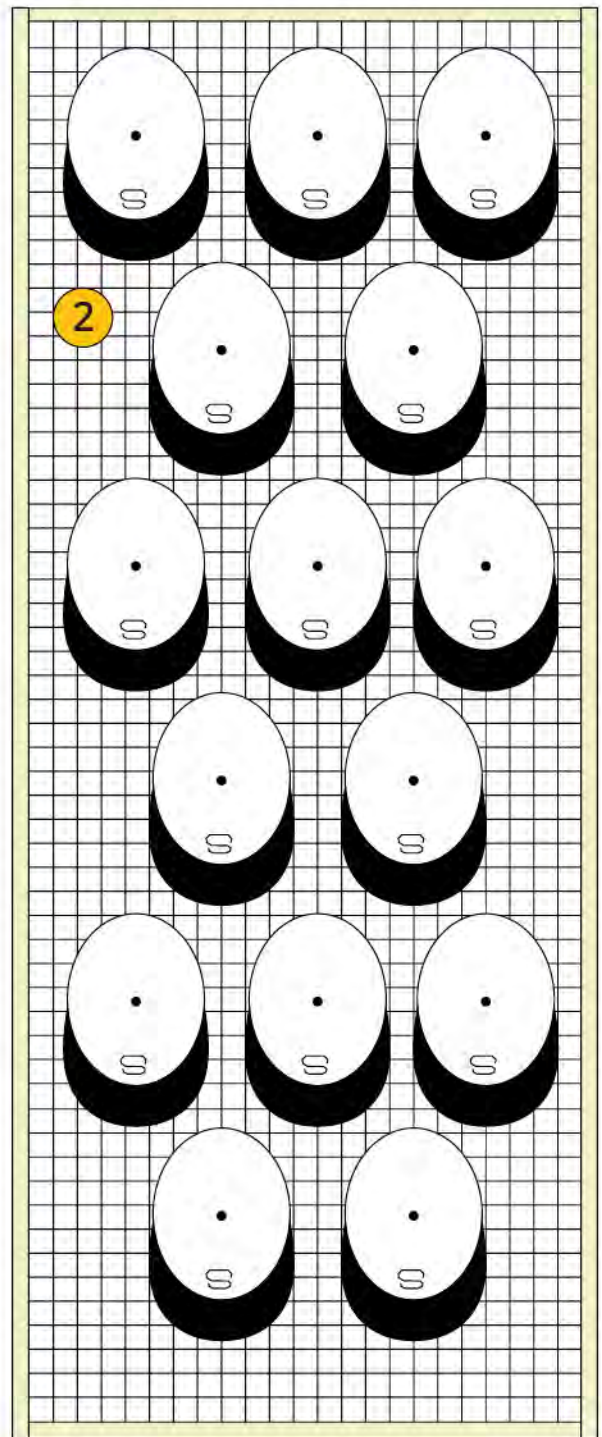

BASEBALL EQUIPMENT STORAGE

SHELVING COMPONENTS

1) Custom Bat Rack
2) Wire Mesh Wall Rack