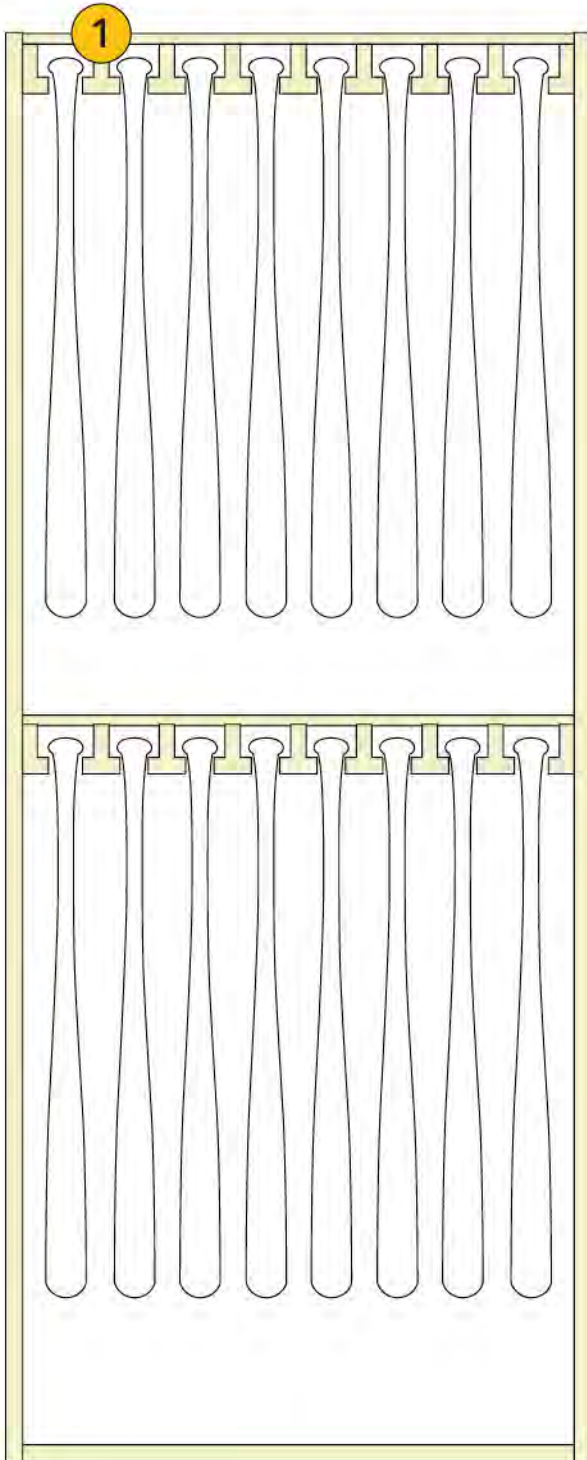

BASEBALL EQUIPMENT STORAGE

SHELVING COMPONENTS

1) Custom Bat Rack
2) Wire Mesh Wall Rack