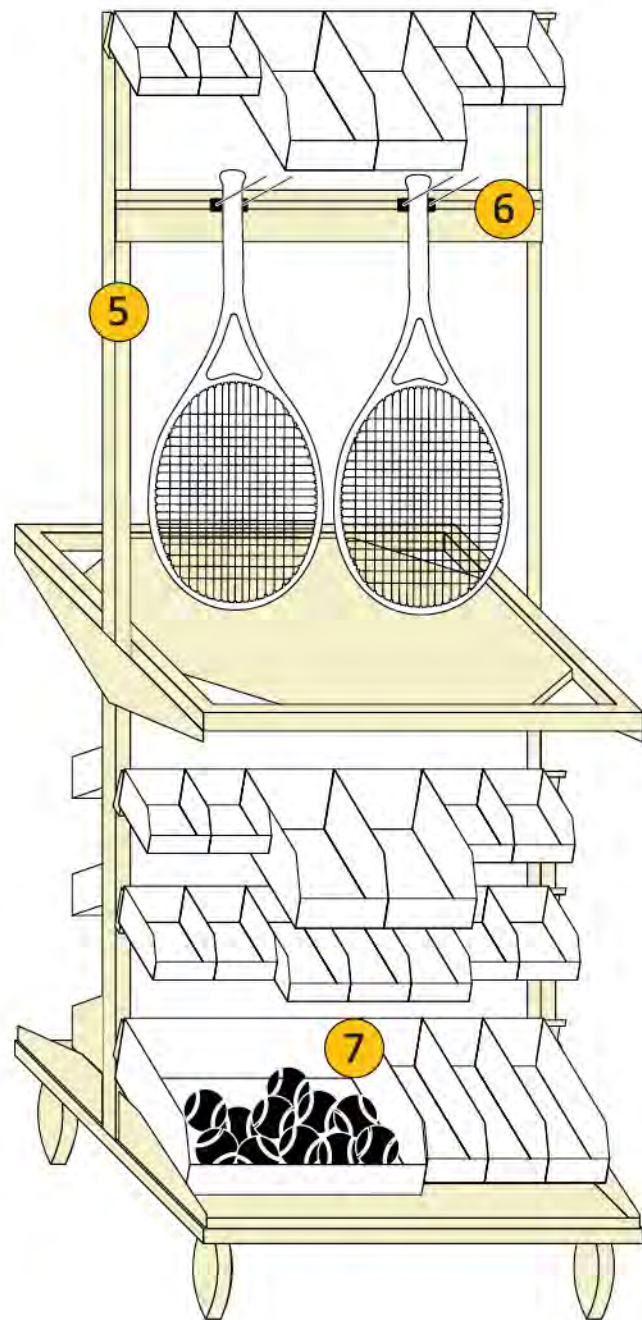

SHELVING COMPONENTS

- 1) Custom Bat Rack
- 2) Wire Mesh Wall Rack

BASKETBALL EQUIPMENT STORAGE

SHELVING COMPONENTS

- 1) Shelf support
- 2) Plexi Glass front with Bungee Access
- 3) Wide Span Shelving
- 4) Bin Dividers

GOLF EQUIPMENT STORAGE

SHELVING COMPONENTS

- 1) EZ Rail for 4-Post
- 2) L Divider
- 3) Equipment Bags on Shelving
- 4) Water Bottle Storage on Shelving
- 5) Tote and Bin Storage on Shelving

TENNIS EQUIPMENT STORAGE

SHELVING COMPONENTS

- 1) Custom Tennis Racket Divider
- 2) Wire Baskets
- 3) 4-Post Shelving
- 4) Bin Divider
- 5) WRX Wheels Mobile Cart
- 6) Pegs on EZ Rail
- 7) Bins on EZ Rail

SOCCER EQUIPMENT STORAGE

SHELVING COMPONENTS

- 1) Shelf Supports
- 2) Plexi Glass Front with Bungee Access
- 3) Doors on 4-Post Shelving with Lock
- 4) Totes and Bins on Shelves
- 5) Hanging Rods

LACROSSE EQUIPMENT STORAGE

SHELVING COMPONENTS