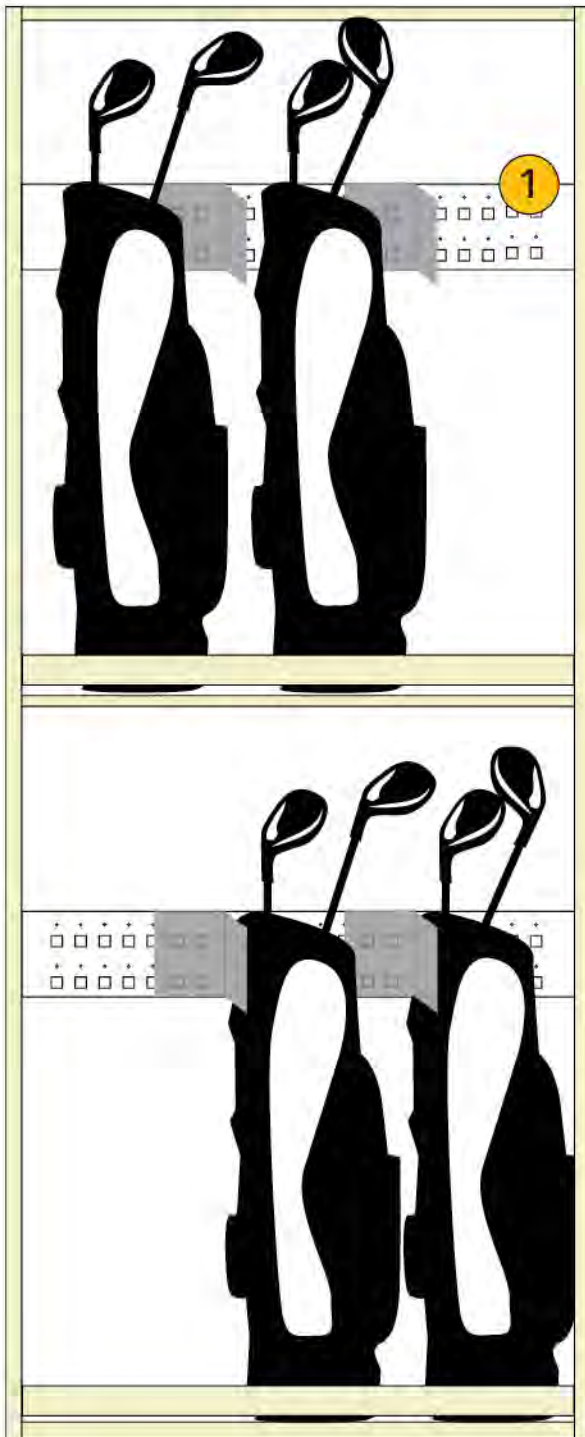

SHOULDER PADS
PLACED ON STACK
TREE ON RETRACTABLE
SHELF

HOCKEY EQUIPMENT STORAGE

SHELVING COMPONENTS

- 1) Wide Span Shelving
- 2) Bin Dividers
- 3) EZ Rail for 4-Post
- 4) L bracket divider

BASEBALL EQUIPMENT STORAGE

SHELVING COMPONENTS

- 1) Custom Bat Rack
- 2) Wire Mesh Wall Rack

BASKETBALL EQUIPMENT STORAGE

SHELVING COMPONENTS

- 1) Shelf support
- 2) Plexi Glass front with Bungee Access
- 3) Wide Span Shelving
- 4) Bin Dividers

GOLF EQUIPMENT STORAGE

SHELVING COMPONENTS

- 1) EZ Rail for 4-Post
- 2) L Divider
- 3) Equipment Bags on Shelving
- 4) Water Bottle Storage on Shelving
- 5) Tote and Bin Storage on Shelving

TENNIS EQUIPMENT STORAGE